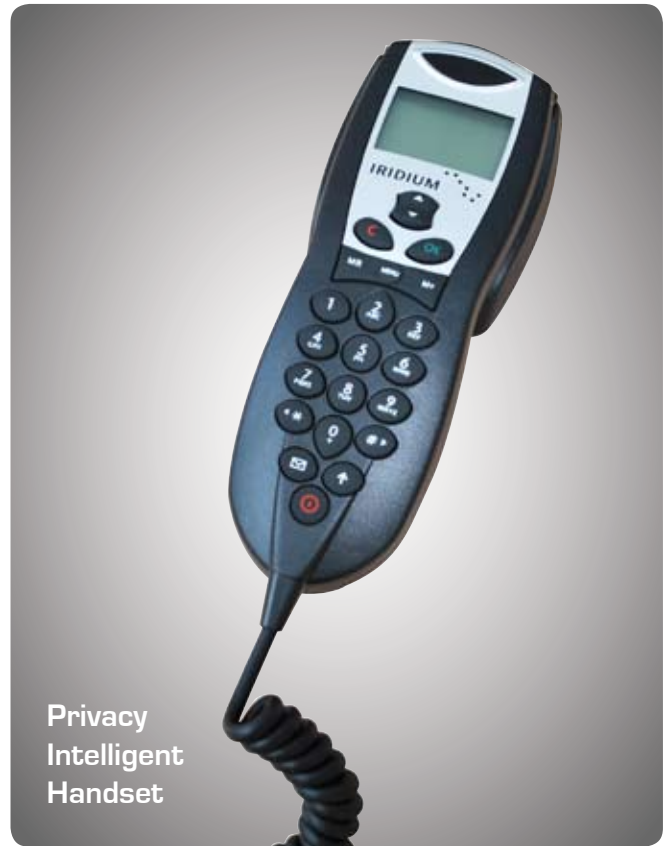

The purpose built cradle simply docks the 9555 handset securely, providing an integrated antenna, data and power connection that makes it possible to keep all antenna cables and power permanently connected to the dock ready for use.

The 9555 handset is easily inserted and removed by the press of a button on the top of the dock making it very easy to remove the 9555 for use out of the dock at anytime.

Beam SatDOCK, Speaker & Mic

SatDOCK 9555
In-Vessel Application

BENEFITS

- 2 year Replacement Guarantee on cradle
- Install antenna, microphone and speaker in a convenient location
- Hands free mode provides for LOUD ring indication and hands free communication
- Voice services are easily accessed
- Data services available using USB connector
- Supports all Iridium internet and data service
- Purpose built to support the Iridium 9555 phone
- Accessible SMA antenna connection
- Hands-free Interface provides all the power and audio outputs
- Line level interface for specialised integrations.
- Optional Privacy Intelligent handset providing access to the same features available directly from the 9555 phone
- Compact privacy handset provides a low cost alternative
- Delay Power OFF functionality after the ignition is turned OFF
- Allows to power unit on accessory power in emergency applications
- Charges 9555 battery whilst in the cradle