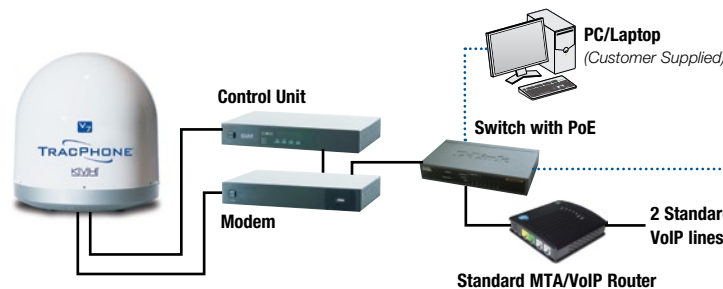

mini-VSAT Broadband System with Crew Calling Option - System Diagram

Crew Calling System Option

KVH Part No: 72-0349 MSRP: $1595

Crew Calling Gateway

25' Ethernet Cable

*Crew Calling Phone
(Customer Provided)

KVH Industries, Inc. • 50 Enterprise Center • Middletown, RI 02842-5279 U.S.A. • Tel: +1 401 847-3327 • Fax: +1 401 845-8190 • E-mail: info@kvh.com

©2009, KVH Industries, Inc. mini-VSAT Broadband is a service mark of KVH Industries, Inc. KVH and TracPhone are registered trademarks of KVH Industries, Inc. The unique light-colored dome with dark contrasting baseplate is a registered trademark of KVH Industries, Inc. Specifications and prices subject to change without notice.