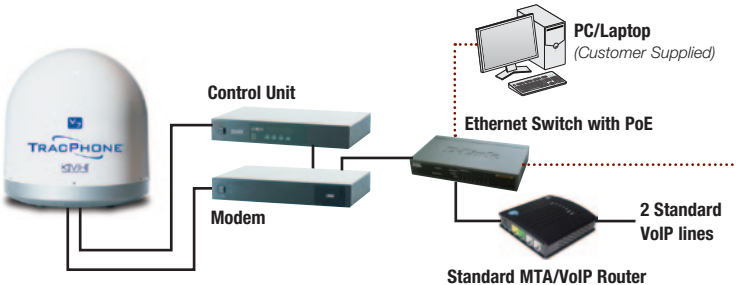

mini-VSAT Broadband System with Crew Calling Option - System Diagram

Crew Calling System Option
KVH Part No: 72-0349 MSRP: $1595

Crew Calling Gateway

25' Ethernet Cable

Crew Calling Phone
(Customer Supplied)

www.kvh.com

KVH Industries, Inc. • 50 Enterprise Center • Middletown, RI 02842-5279 U.S.A. • Tel: +1 401 847-3327 • Fax: +1 401 845-8190 • E-mail: info@kvh.com
KVH Europe A/S • Kokkedal Industripark 2B • 2980 Kokkedal • Denmark • Tel: +45 45 160 180 • Fax: +45 45 160 181 • E-mail: info@kvh.dk

©2009 KVH Industries, Inc. KVH, TracPhone, and the unique light-colored dome with dark contrasting baseplate are registered trademarks of KVH Industries, Inc. mini-VSAT Broadband is a service mark of KVH Industries, Inc. Specifications subject to change without notice.